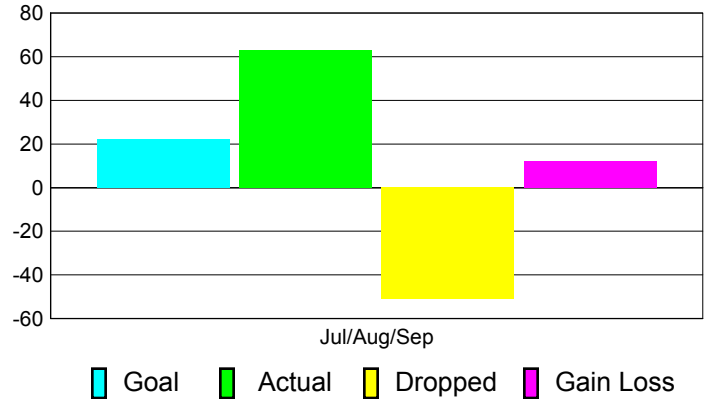

### YTD Status Quo Clubs 2012-2013

Status Quo Clubs Compared to Status Quo Members

## MEMBERSHIP

**Membership Results**  
2012-2013

**Membership**  
2011-2012

Month	Net Memb Goal	Actual New Memb	Actual Dropped Memb	Gain/Loss of Memb	Gain/Loss of Memb
Jul/Aug/Sep	22	63	-51	12	12
<b>Totals</b>	<b>22</b>	<b>63</b>	<b>-51</b>	<b>12</b>	<b>12</b>

### Membership Results 2012-2013

Goal, New, Dropped, Gain/Loss

### Comparison of Membership Gain/Loss

Current Year Compared to the Previous Year